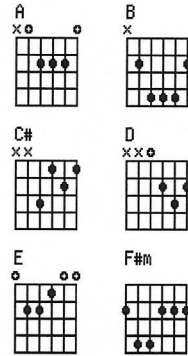

HELLO MARY LOU RICKY NELSON

CHORUS:

A D
Hello Mary Lou, goodbye heart..

A E
Sweet Mary Lou, I'm so in love with you.

A C# F#m
I knew, Mary Lou, we'd never part..

B E A D A
so, hello, Mary Lou, goodbye heart.

REFR.

A
You passed me by one sunny day,
D
flashed those big brown eyes my way.
A E
And, ooo, I wanted you forever more.
A
Now, I'm not one that gets around,
D
I swear my feet stuck to the ground..
A E A D A
and though I never did meet you beforeI said..

COUPLET

CHORUS:

A D
Hello Mary Lou, goodbye heart..

A E
Sweet Mary Lou, I'm so in love with you.

A C# F#m
I knew, Mary Lou, we'd never part..

B E A D A
so, hello, Mary Lou, goodbye heart.

REFR.

(INTERLUDE:)|A|D|A|E|A|C#|F#m|B|E|A|D|A|

A
I saw your lips, I heard your voice,
D
believe me, I just had no choice.
A E
Wild horses couldn't make me stay away.
A
I thought about a moonlit night,
D
my arms around you good and tight..
A E A D A
that's all I had to see, for me, to say.Hey, hey..