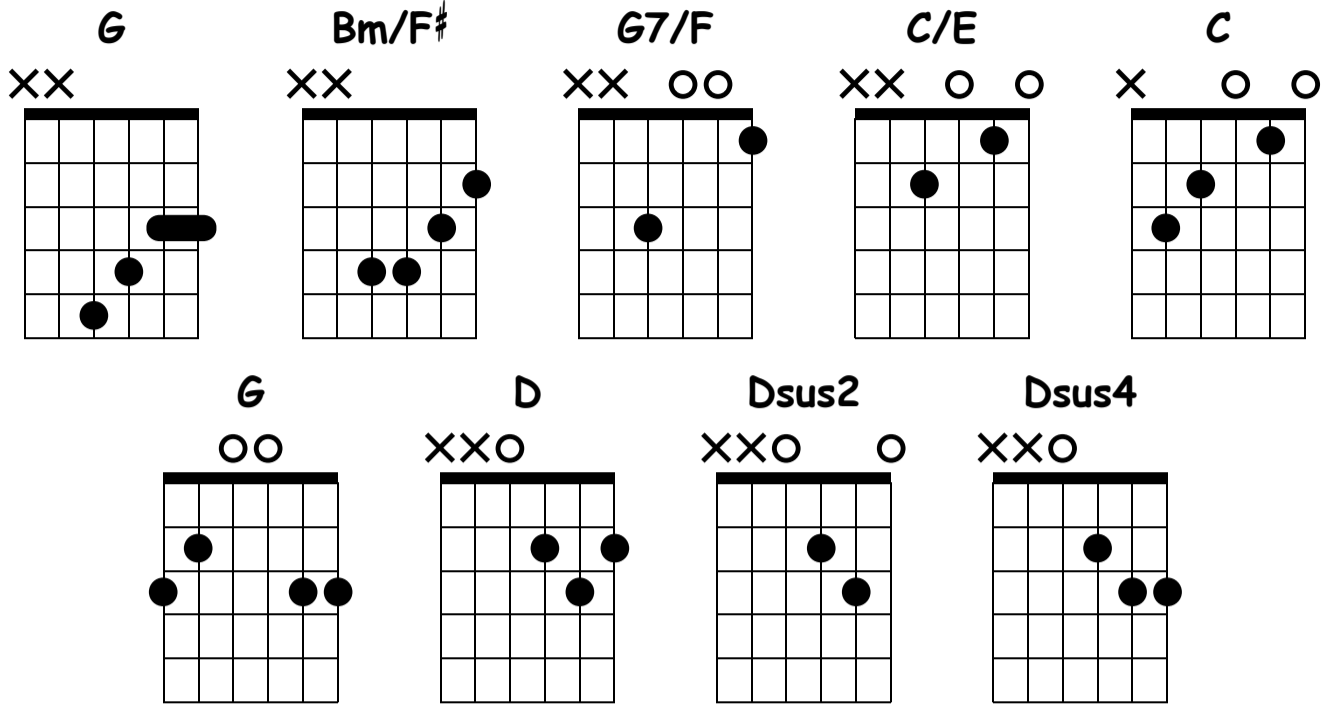

GUARANTEED

EDDIE VEDDER

TRANSCRIBED BY M. POLLIANO

♩ = 112

INTRO

n.guit.

G **Bm/F#**

Measure 1: **G** (3 5 4 3 5 4 3 5 4 3) | Measure 2: **Bm/F#** (2 4 4 3 2 4 3 2 4 3)

G7/F **C/E**

Measure 3: **G7/F** (1 3 1 3 1 3 1 3) | Measure 4: **C/E** (0 2 0 2 0 2 0 2)

C **G**

Measure 5: **C** (0 3 0 3 0 3 0 3) | Measure 6: **G** (3 0 3 0 3 0 3 0)

D **Dsus2**

Measure 7: **D** (2 0 2 3 2 3 2 3) | Measure 8: **Dsus2** (0 2 2 3 0 2 3 0)

VERSES

G **Bm/F#**

TAB

G7/F **C/E**

TAB

C **G**

TAB

D **Dsus2** **D**

TAB

2. **D** **Dsus2** **D** **3.** **D** **Dsus4** **D5**

TAB