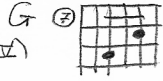

FORTUNATE SON (Creedence Clearwater Revival)

INTRO

G (V)

2x

guitar
in triads

VERSE

G (V)

F (IV)