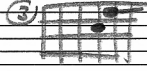

FORTUNATE SON (Creedence Clearwater Revival)

INTRO

G (V)

2x

guitar
in triads

VERSE

G (V)

F (IV)