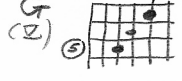

FORTUNATE SON (Creedence Clearwater Revival)

INTRO

G (V)

2x

guitar
in triads

VERSE

G (V)

F (IV)