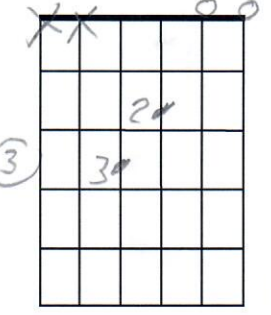

Verse 1

Amin

G

F#11

G