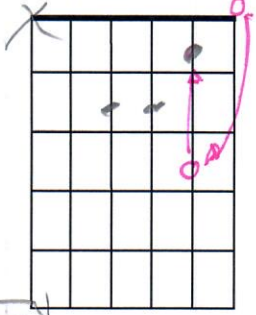

FIRST TRY (T. Chapman)

INTRO

Amin C F G 2x

verse

Amin G FΔ#11 G

pre-chorus (instr.)

Amin G FΔ#11 G

chorus

Amin FΔ#11 G G/E G G/C G/B

Structure :

INTRO | verse 1x | pre-ch. | CHORUS

INTRO | verse 1x | pre-ch. | CHORUS

INTRO | verse 2x | pre-ch. | CHORUS
(Ad Lib)

end on Amin

eu rock: miltodie

INTRO

FIRST TRY (T. Chapman)

Amin

C

F

G (5 5 4)

Verse 1

Amin

G