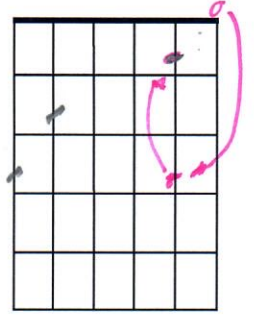

FIRST TRY (T. Chapman)

INTRO

Amin C F G 2x

verse

Amin G FΔ#11 G

pre-chorus (instr.)

Amin G FΔ#11 G

chorus

Amin FΔ#11 G G/E G G/C G/B

Structure :

INTRO | verse 1x | pre-ch. | CHORUS

INTRO | verse 1x | pre-ch. | CHORUS

INTRO | verse 2x | pre-ch. | CHORUS
(Ad Lib)

end on Amin

eu rock: miltodie

INTRO

FIRST TRY (T. Chapman)

Amin

C

F

G (5 5 4)

Verse 1

Amin

G