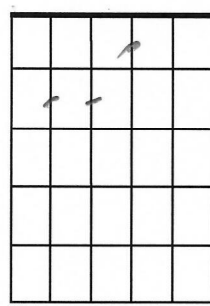

C#7

F#min (ADD9, 11)

Structure: [A] [A] [A] [B] [B]

inst. VOX

[A] [A] [A] [B] [B]

inst. VOX

[A] [A] [A] [A] [B] [B]

inst. VOX

[A]

BY THE SUN

G#min 11

C#7

F#min

E

A

[B]