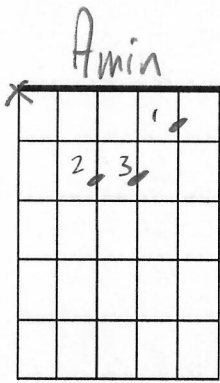

WILD WORLDS (CHORDS)